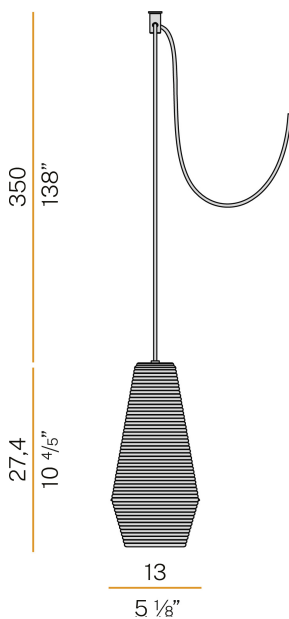

### Data sheet

CODE	M09773.000.0200
SYSTEM POWER CONSUMPTION	max 57W
LIGHT SOURCE	LED retrofit / halogen
LIGHT SOURCE KIT	* included
COMPATIBLE SOURCES	LED retrofit bulb 8W E27 2700K Ra80 1050lm (no dimming) * / max 57W E27
COLOUR TEMPERATURE	2700K Ra>80
LIGHT DISTRIBUTION	diffused
POWER SUPPLY	220-240V AC
FREQUENCY	50/60Hz
NOMINAL LUMINOUS FLUX	1050lm
WEIGHT	1,04 Kg
PROTECTION DEGREE	IP20
COLOUR TOLLERANCES	SDCM <6
PACKING DIMENSIONS (CM)	0,0 x 0,0 x 0,0

Multiple suspension lighting fixture for interiors, with direct and indirect light emission. Rough aluminium structure.

Diffuser in blown glass with white, crystal, steel, amber, bronze, tobacco or green ribbing finish.

Turned pickled sheet metal closing disk in black or mat brass polyacrylic paint. 3,5m (137,8") long suspension and power cable in PVC with black fabric covering. Provided without power canopy, complete with polycarbonate hook.

### Technical drawing